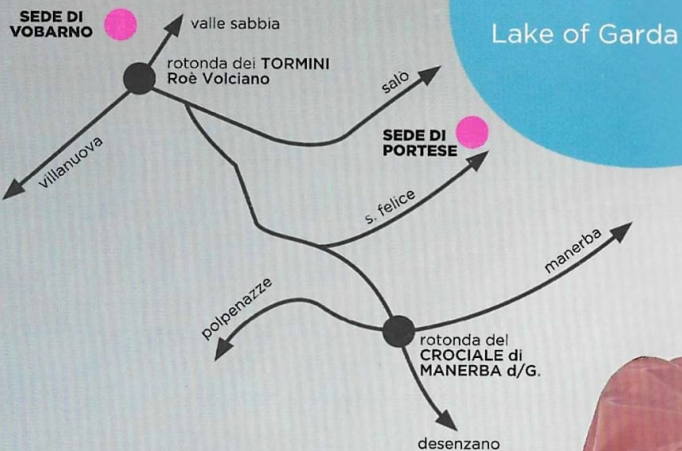

SHOP-RENT-SERVICE

Via Provinciale, 86
25079 Vobarno (BS)
Cell. +39.351.7986536

RENT POINT

Piazzale dei Marinai, 6
25010 Portese (BS)
Cell. +39.335.153 1986

✉ rent@keyro.cc

📷 [zp_bike_](https://www.instagram.com/zp_bike_)

📘 Keyro Rent Service